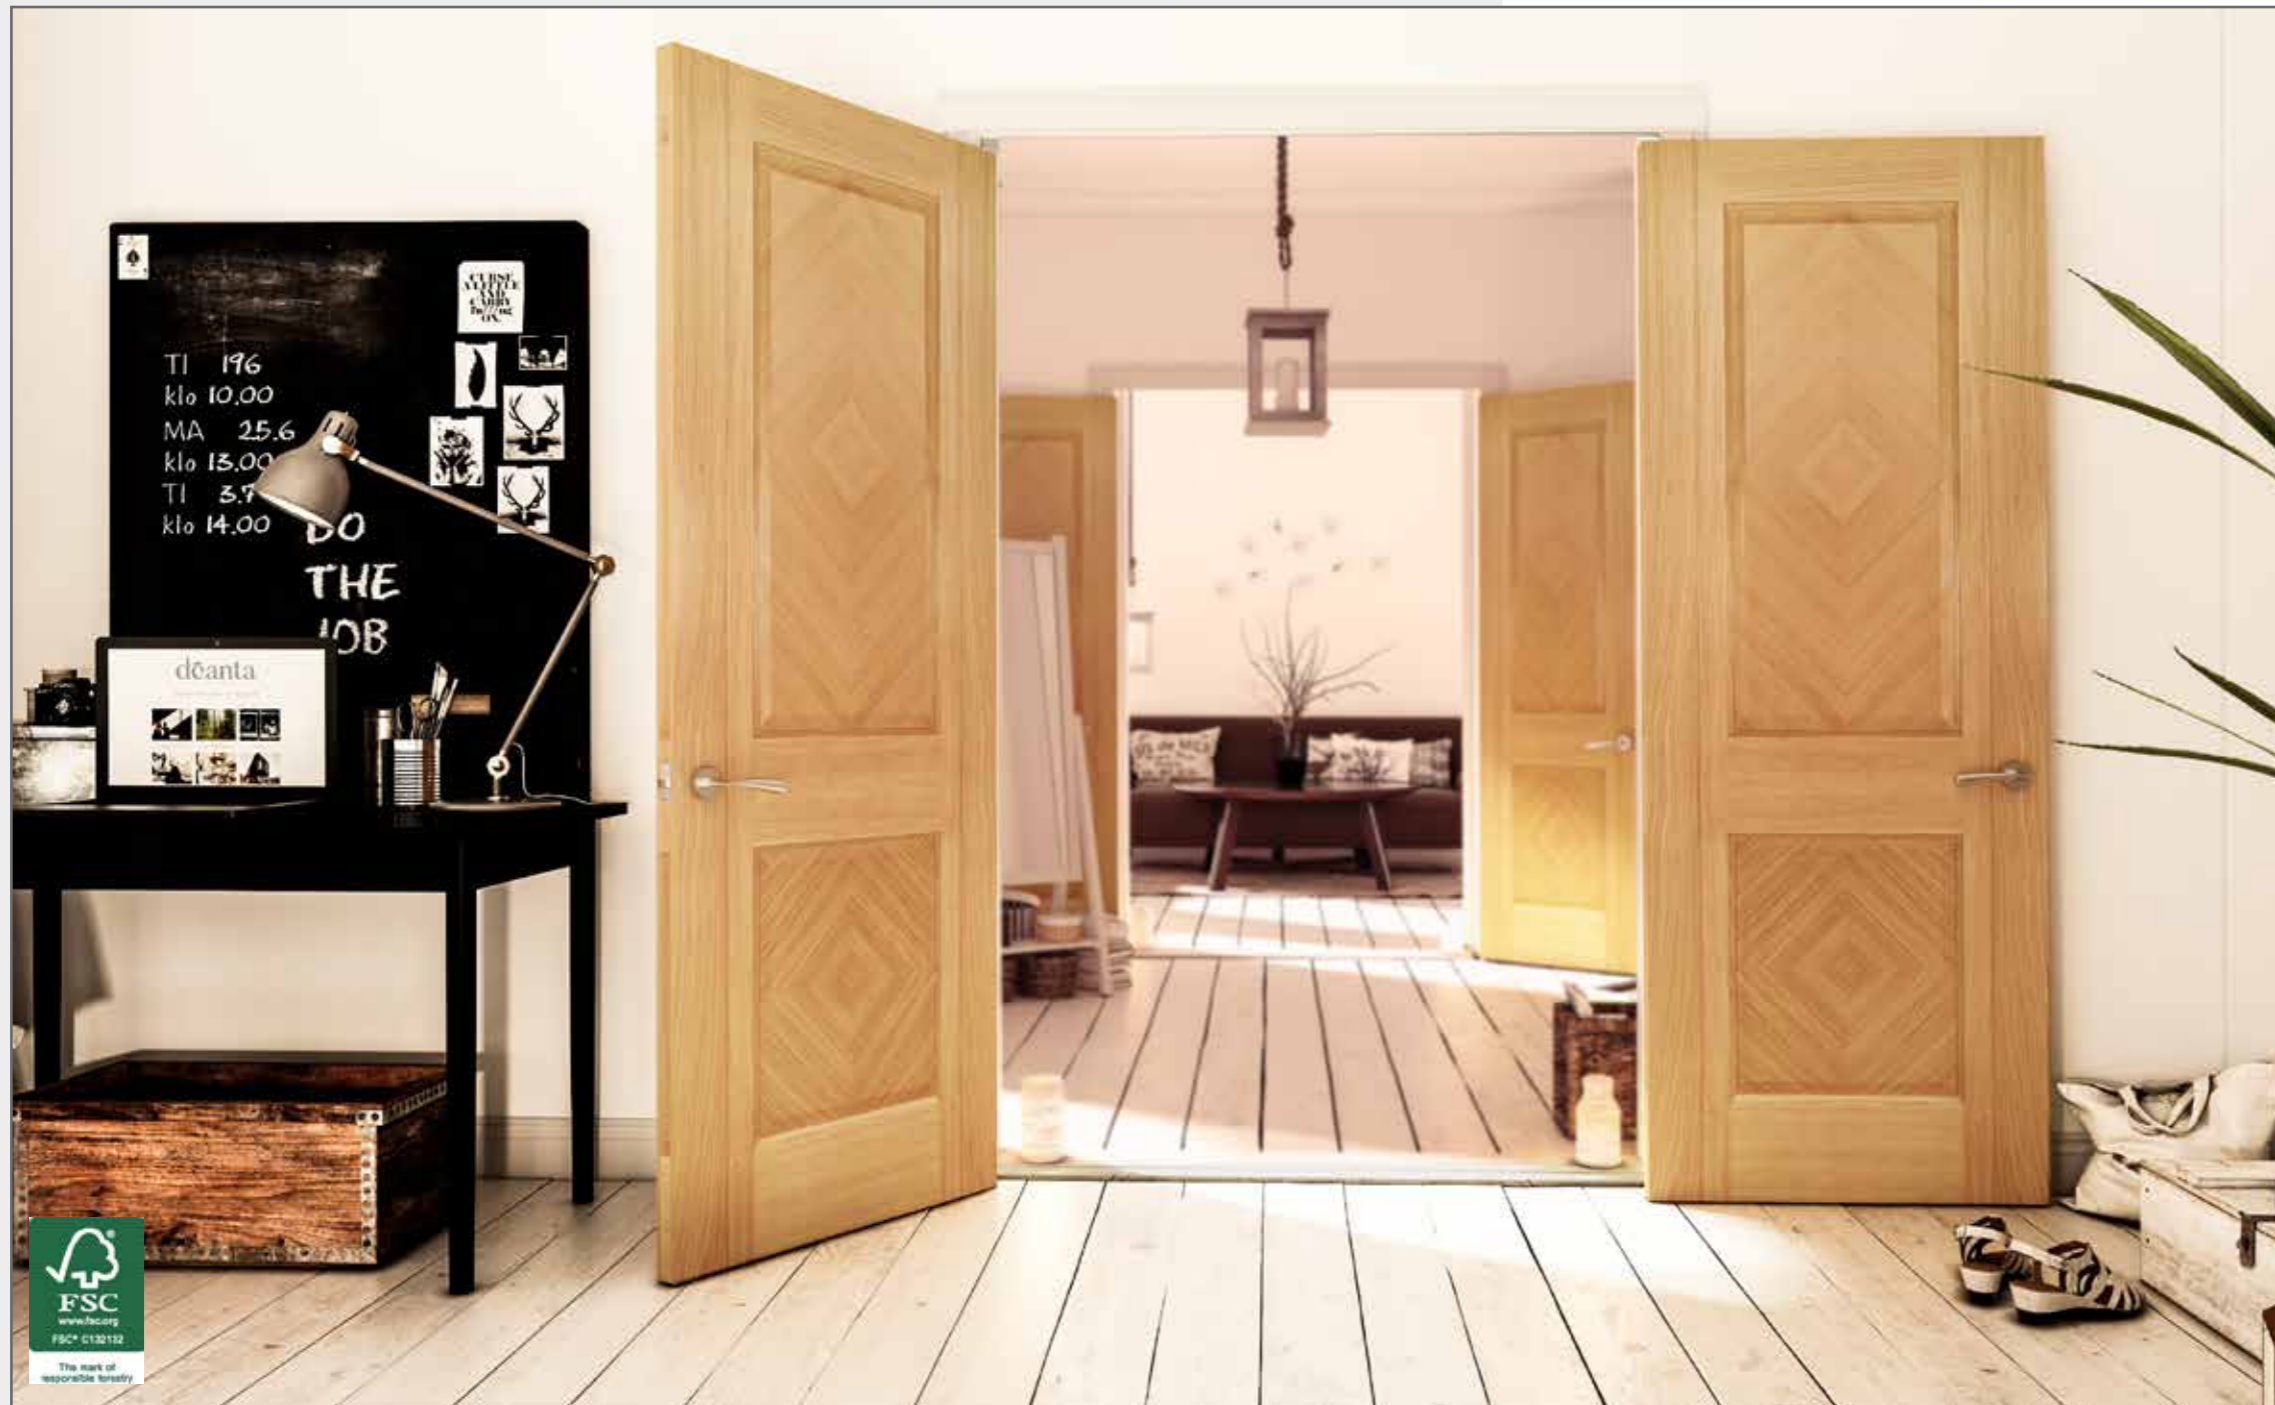

Kensington in prefinished oak. Featured skirting and architrave - Ulysses, white primed

KENSINGTON

PREFINISHED OAK