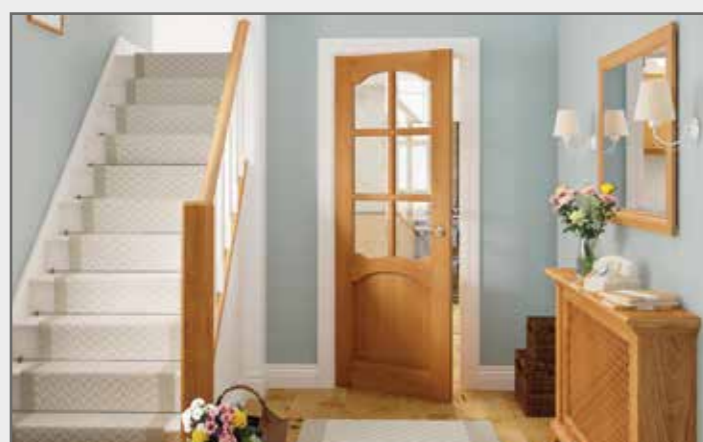

FD30

1981 x 610 x 45mm
 1981 x 686 x 45mm
 1981 x 762 x 45mm
 1981 x 838 x 45mm
 2040 x 726 x 45mm
 2040 x 826 x 45mm

Louis in unfinished oak. Featured skirting and architrave - Traditional, oak

LOUIS

UNFINISHED OAK