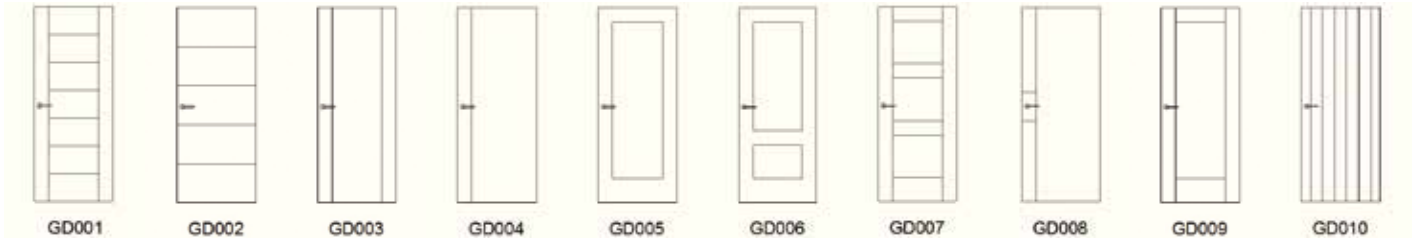

BESPOKE OPTIONS

Try designing your own door...

Designs – choose from one of our designs below