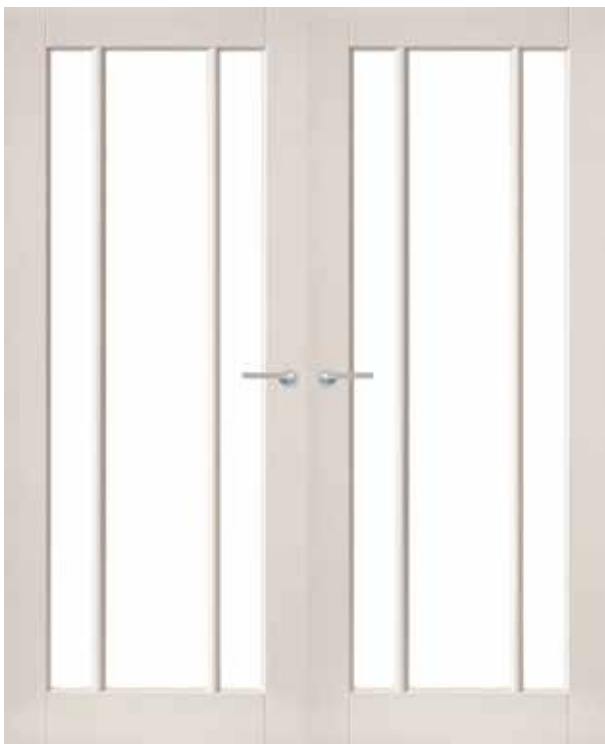

## DOOR IDEAS

Why not buy two?

**Aurora Arc**

**991 Sapele**

**Cuba 3 Light**

**Chelsea Full Light**

Choose your own doors from our extensive range to make a beautiful setting.

990 WHITE