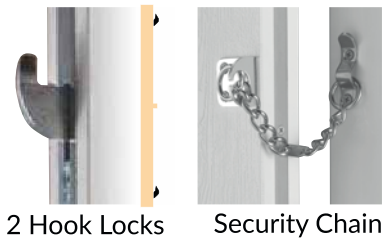

ELITE SERIES OPTIONS

SECURITY OPTIONS

2 Hook Locks

Security Chain