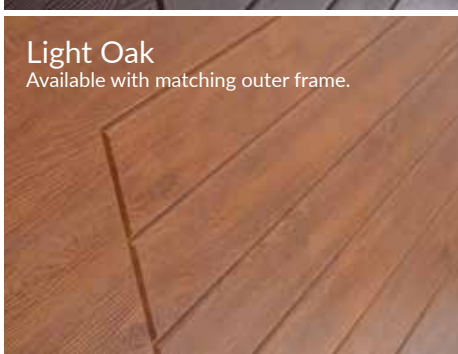

Coloured Drip Bars
Choose a colour matched Drip Bar to complement the colour of your door.