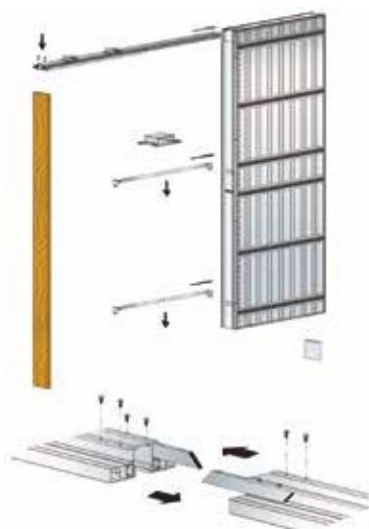

Space Bars:

Space bars are provided for use during installation. The bars slot into the wooden jamb and cassette to ensure they are kept in alignment.