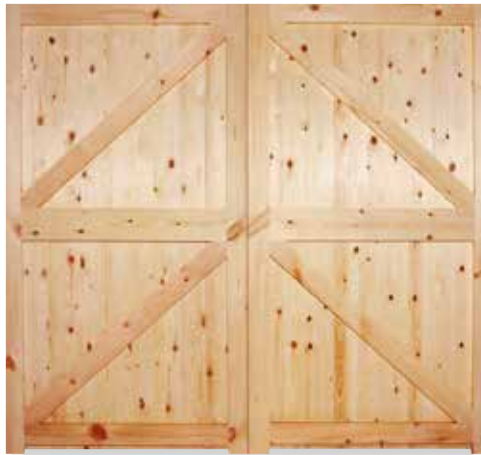

Reverse

FL&B Garage Door
(44mm)

Material Redwood

Size	Code
78" x 84"	RGARFLB6670
84" x 84"	RGARFLB7070