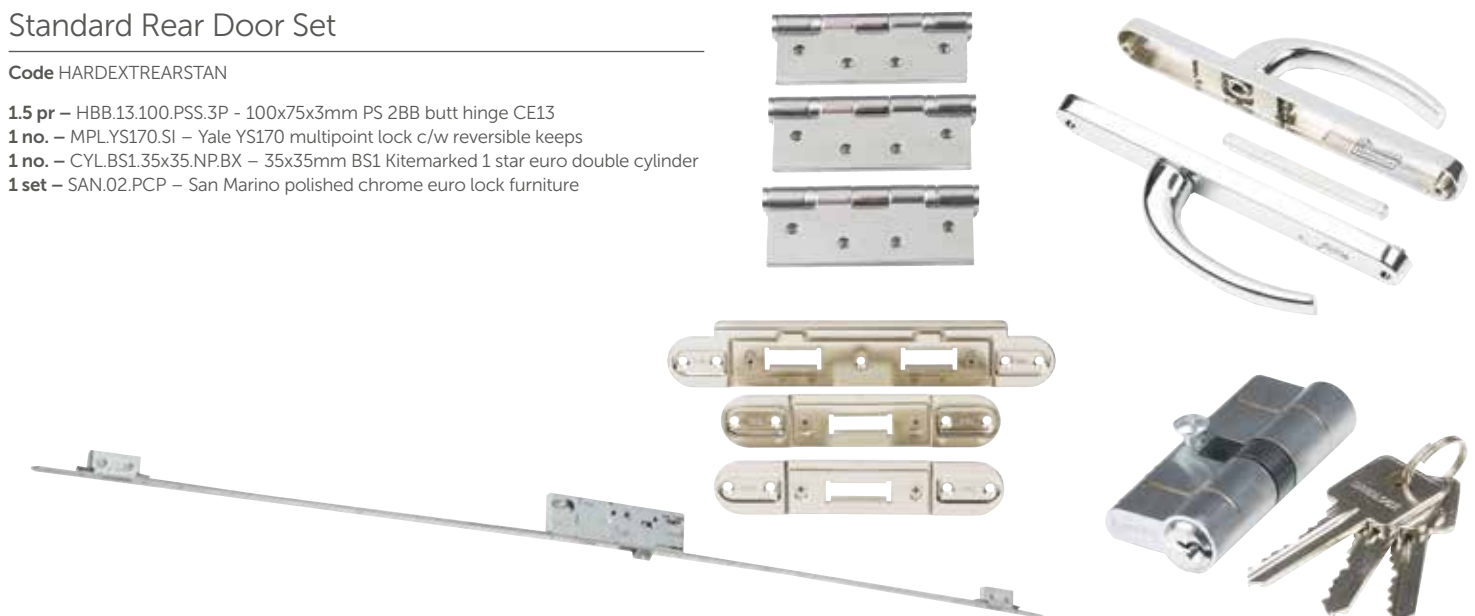

External Accessories

LPD offers a wide range of external door accessories to suit your needs, in both oak and hardwood. Easy to put together, these are designed to match our external range.

Oak Door Frame