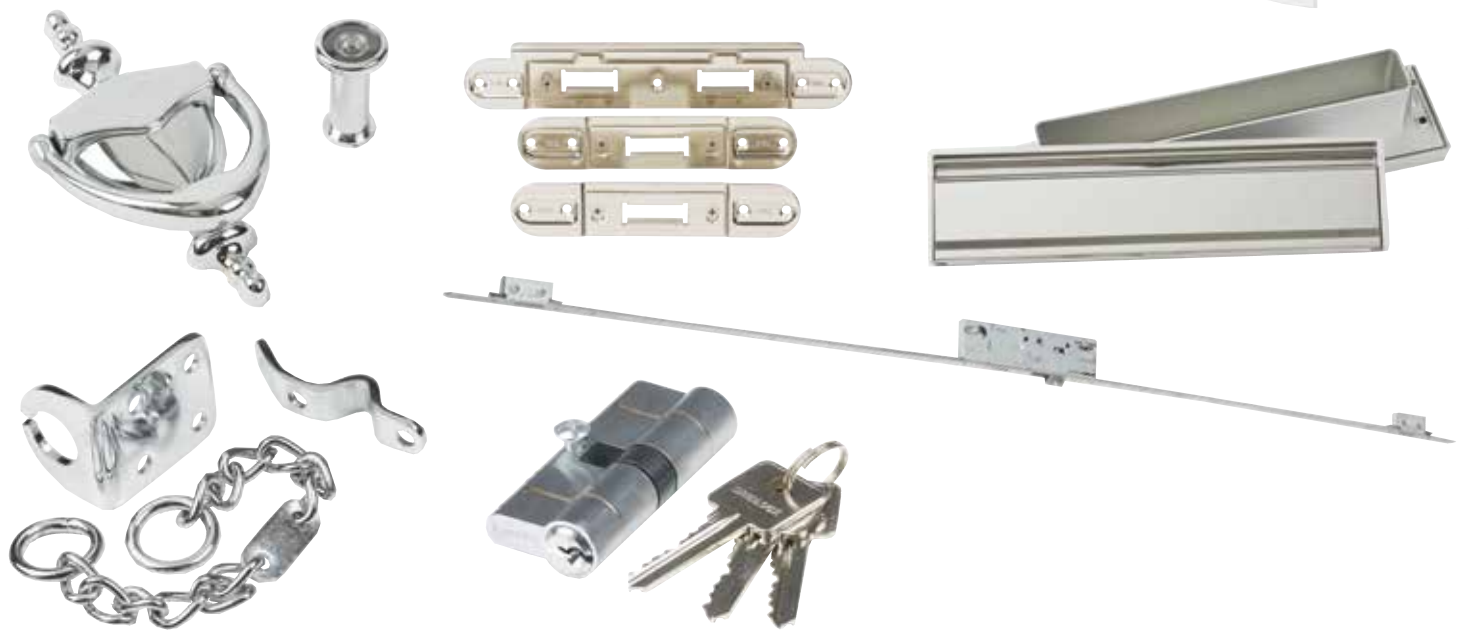

Standard Front Door Set

Code HARDEXTFRONTSTAN

- 1.5 pr – HBB.13.100.PSS.3P – 100x75x3mm PS 2BB butt hinge CE13
- 1 no. – MPL.YS170.SI – Yale YS170 multipoint lock c/w reversible keeps
- 1 no. – CYL.BS1.35x35.NP.BX – 35x35mm BS1 Kitemarked 1 star euro double cylinder
- 1 set – SAN.02.PCP – San Marino polished chrome euro lock furniture
- 1 no. – LET.SLE.PSS – 290x65mm PSS sleeved letter plate with silver surround
- 1 no. – URN.KNO.PCP – 152mm PCP urn door knocker
- 1 no. – VIEW.180.CP – 180 degree polished chrome door viewer
- 1 no. – DCH.02.PCP – Polished chrome narrow door chain