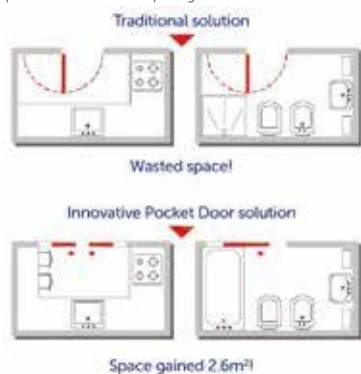

Pocket Doors

Pocket doors are designed to allow you to make use of the often unusable space taken up by conventional opening doors.

By removing the footprint created by traditional hinged doors, users can typically save 2.6m² per door.

Fast becoming a neat, contemporary solution where space is at a premium, pocket door systems are ideal for living areas, en-suites or office spaces. In fact they can be used anywhere where you do not want a door encroaching into the room.

LPD's engineered cassette system comes to you pre-assembled, to simplify and reduce installation time. It is designed to take most of the LPD range of doors, including fire doors.*