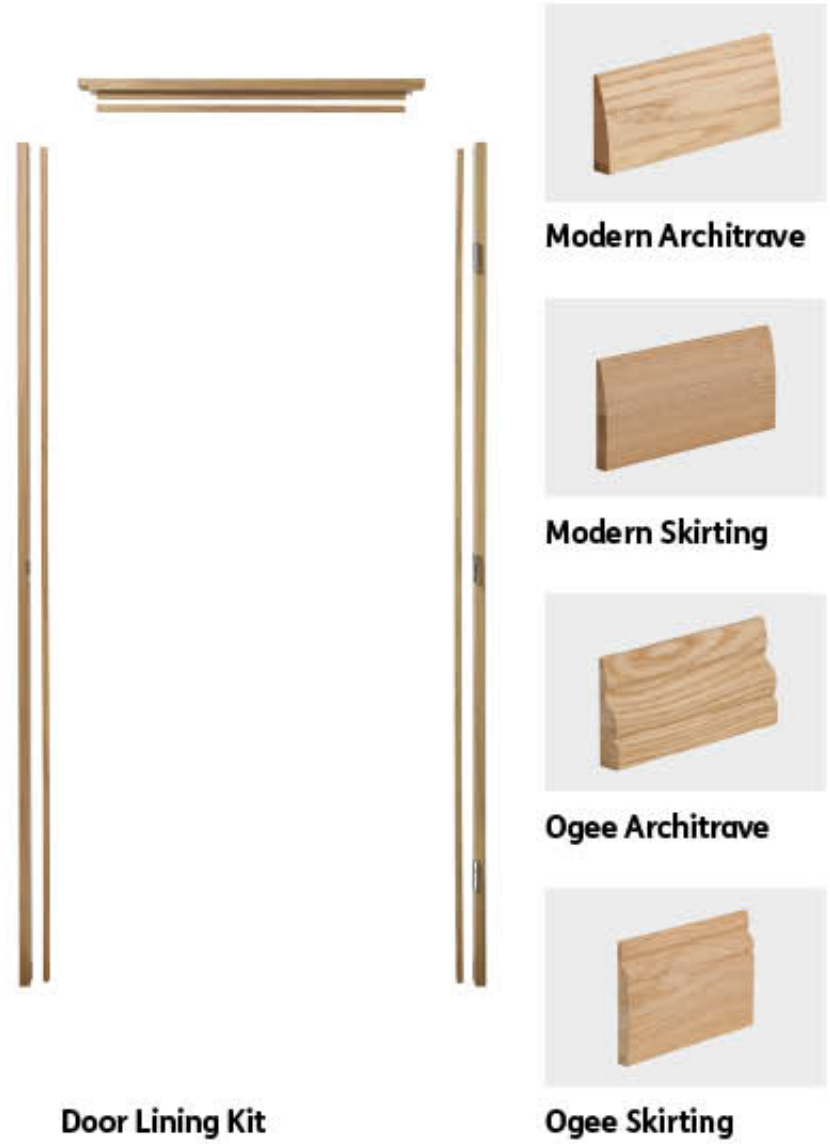

Product Description	Code	Overall Frame Dimensions
Oak Veneered Door Architrave Set (Ogee Profile)	OARSETOG	18 x 70 x 2133mm (5 x 2133mm)
Oak Veneered Door Pair Architrave Set (Ogee Profile)	OARSETPR-OG	18 x 70 x 2133mm (6 x 2133mm)
Oak Veneered Door Skirting Set (Ogee Profile)	OSKSETOG	18 x 146 x 3000mm (5 pieces)
Oak Veneered Door Architrave Set (Modern Profile)	OARSETRD	18 x 70 x 2133mm (5 x 2133mm)
Oak Veneered Door Pair Architrave Set (Modern Profile)	OARSETPR-RD	18 x 70 x 2133mm (6 x 2133mm)
Oak Veneered Door Skirting Set (Modern Profile)	OSKSETRD	18 x 120 x 3000mm (5 pieces)
Oak Veneered Door Lining Set (108mm)	ODL108	Ex 108mm (w) x 22mm (d) (6 pieces)
Oak Veneered Door Lining Set (133mm)	ODL133	Ex 133mm (w) x 22mm (d) (6 pieces)
Oak Veneered Door Pair Lining Set (133mm)	ODL133PR	Ex 133mm (w) x 22mm (d) (6 pieces)
Softwood Door Lining	DFCINT115	Ex 115mm (w) x 27mm (d)
Softwood Door Lining	DFCINT138	Ex 138mm (w) x 27mm (d)

OGEE PROFILE ARCHITRAVE & SKIRTING

Calabria with Clear Bevelled Glass

(see page 51)

Door Lining Kit

Ogee Skirting

Modern Architrave

Modern Skirting

Ogee Architrave