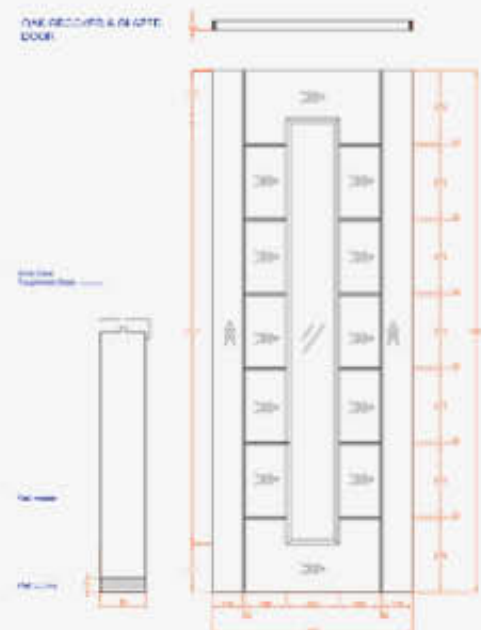

# How to create your own bespoke door

**STEP 1**

Submit your enquiry.

**STEP 2**

A CAD drawing is produced for sign off.

**STEP 3**

Your bespoke doors are manufactured.

**STEP 4**