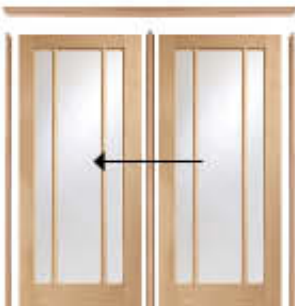

OPTION 3   **1no fixed sidelight and 1no opening door**

1. Possible door width options
2. 838 + 762mm
   - 838 + 838mm
   - 610 + 762mm

Product Description	Code	Size
Oak Easi-Slide Frame	OSLDEF	Max size - 2090mm x 3500mm
White Easi-Slide Frame	WSLDEF	Max size - 2090mm x 3500mm

Only available on 35mm thick doors.
Easi-Slide components are FSC® Certified.
The White Easi-Slide is double coated and ready for final finishing.
Please include the Pair Maker thickness in your frame width calculations (12mm).
Frames will need to be cut down on the height as well as the width as allowances have been made for different types of floor coverings.
If using obscure glazed doors, ensure that the glass is facing the correct way prior to fitting.